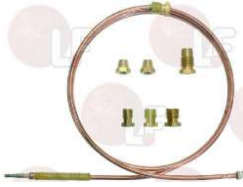

FRYMASTER 8101873

3440277 UNIV.THERMOCOUPLE M9x1 120 cm M6x0.75
kit with 6 milled components

SIT G1724003

Thermocouples and accessories

Suitable for:

3440077 UNIV.THERMOCOUPLE M9x1 90 cm M6x0.75
kit with 6 milled components