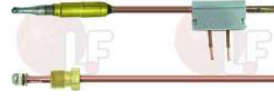

Thermocouples and accessories

Suitable for:

3440158 CUT-OFF THERMOCOUPLE QUICK M9x1 40 cm
cut-off contact with faston
for Bratt pan gas (WHIRLPOOL) AGB404 - AGB406
AGB408 - AGB410 - AGB412 - AGB414 - AGB416
AGB418 - AGB420 - AGB422 - AGB424 - AGB426
AGB428 - AGB430
for Fry top gas (WHIRLPOOL) AGB455 - AGB457
AGB459 - AGB461 - AGB463 - AGB467 - AGB470

GIGA X14300 SIT 0.270.411 WHIRLPOOL 483286009229

Suitable for:

3440174 CUT-OFF THERMOCOUPLE QUICK M9x1 40 cm
cut-off contact with terminals
for Fryer gas (ELFRAMO) GSDT12 - GST12 - GST20
GWDT12 - GWDT20 - GWM35T - GWT12 - GWT20

BARON BN826920120 ELFRAMO 17100003 KOMEL 17100003
SIT 0.270.427

3440104 CUT-OFF THERMOCOUPLE QUICK M9x1 60 cm
cut-off contact with cables 60 cm
for Fryer gas (BERTO'S) 9GL20+20M

BERTO'S 32290100 MARENO MA1955500 MARENO 1955500
MARENO 838323 SIT 0.270.422

3440150 DISPLAY DEVICE FOR THERMOCOUPLES

BERTO'S 25326200 GIORIK 6010064 MARENO 2969300
SIT 0.926.106

3440116 GROUND LEAD FOR THERMOCOUPLE 35 cm

EMMEPI C10362

3440067 INTERRUPTED THERMOCOUPLE M9x1 100 cm.
interrupted contact with terminals

ALPENINOX 056574 AMBACH 5024108078 ANGELO PO 33A0900
BARON BN6A011910 BARON 6A011910 ELECTROLUX 056574
EMMEPI 513120001 ERRE 2 4343103 ERRE 2 434009100
FAGOR X022130000 FAGOR S042106000 GICO 4343103
GICO 434009100 GIGA X14000 SIT 0.270.400
SIT G1902221 WHIRLPOOL 156750 WHIRLPOOL 483286009219
WHIRLPOOL 771985002827 WHIRLPOOL 151932 WHIRLPOOL 154055
WHIRLPOOL 156574 ZANUSSI 056574

3440066 INTERRUPTED THERMOCOUPLE M9x1 60 cm
interrupted contact with fastons